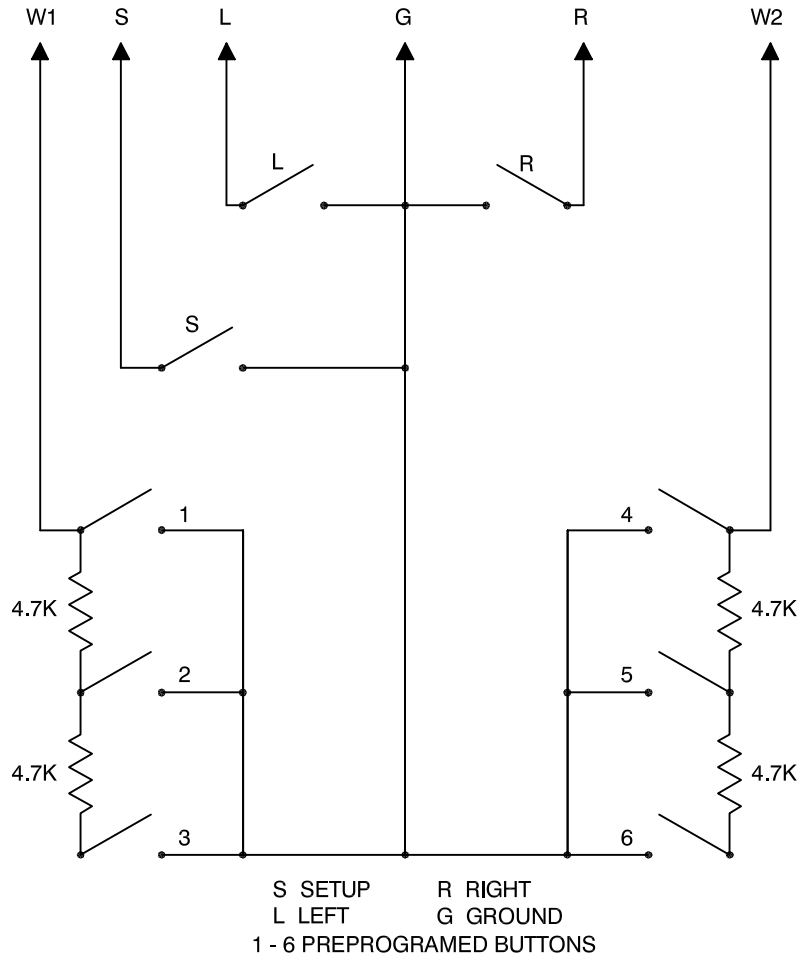

2 SETUP 7 RIGHT
 3 LEFT 8 W2
 5 GROUND 9 W1

MOUSE PLUG RS9

MOUSE TO RS9

ALFASPID C

MOUSE WIRING DIAGRAM

ALFA RADIO LTD.
 11211 - 154 STREET NW
 EDMONTON, AB CANADA T5M 1X8
 Tel: 780 466-5779 Fax: 780-466-4956
 www.alfaradio.ca